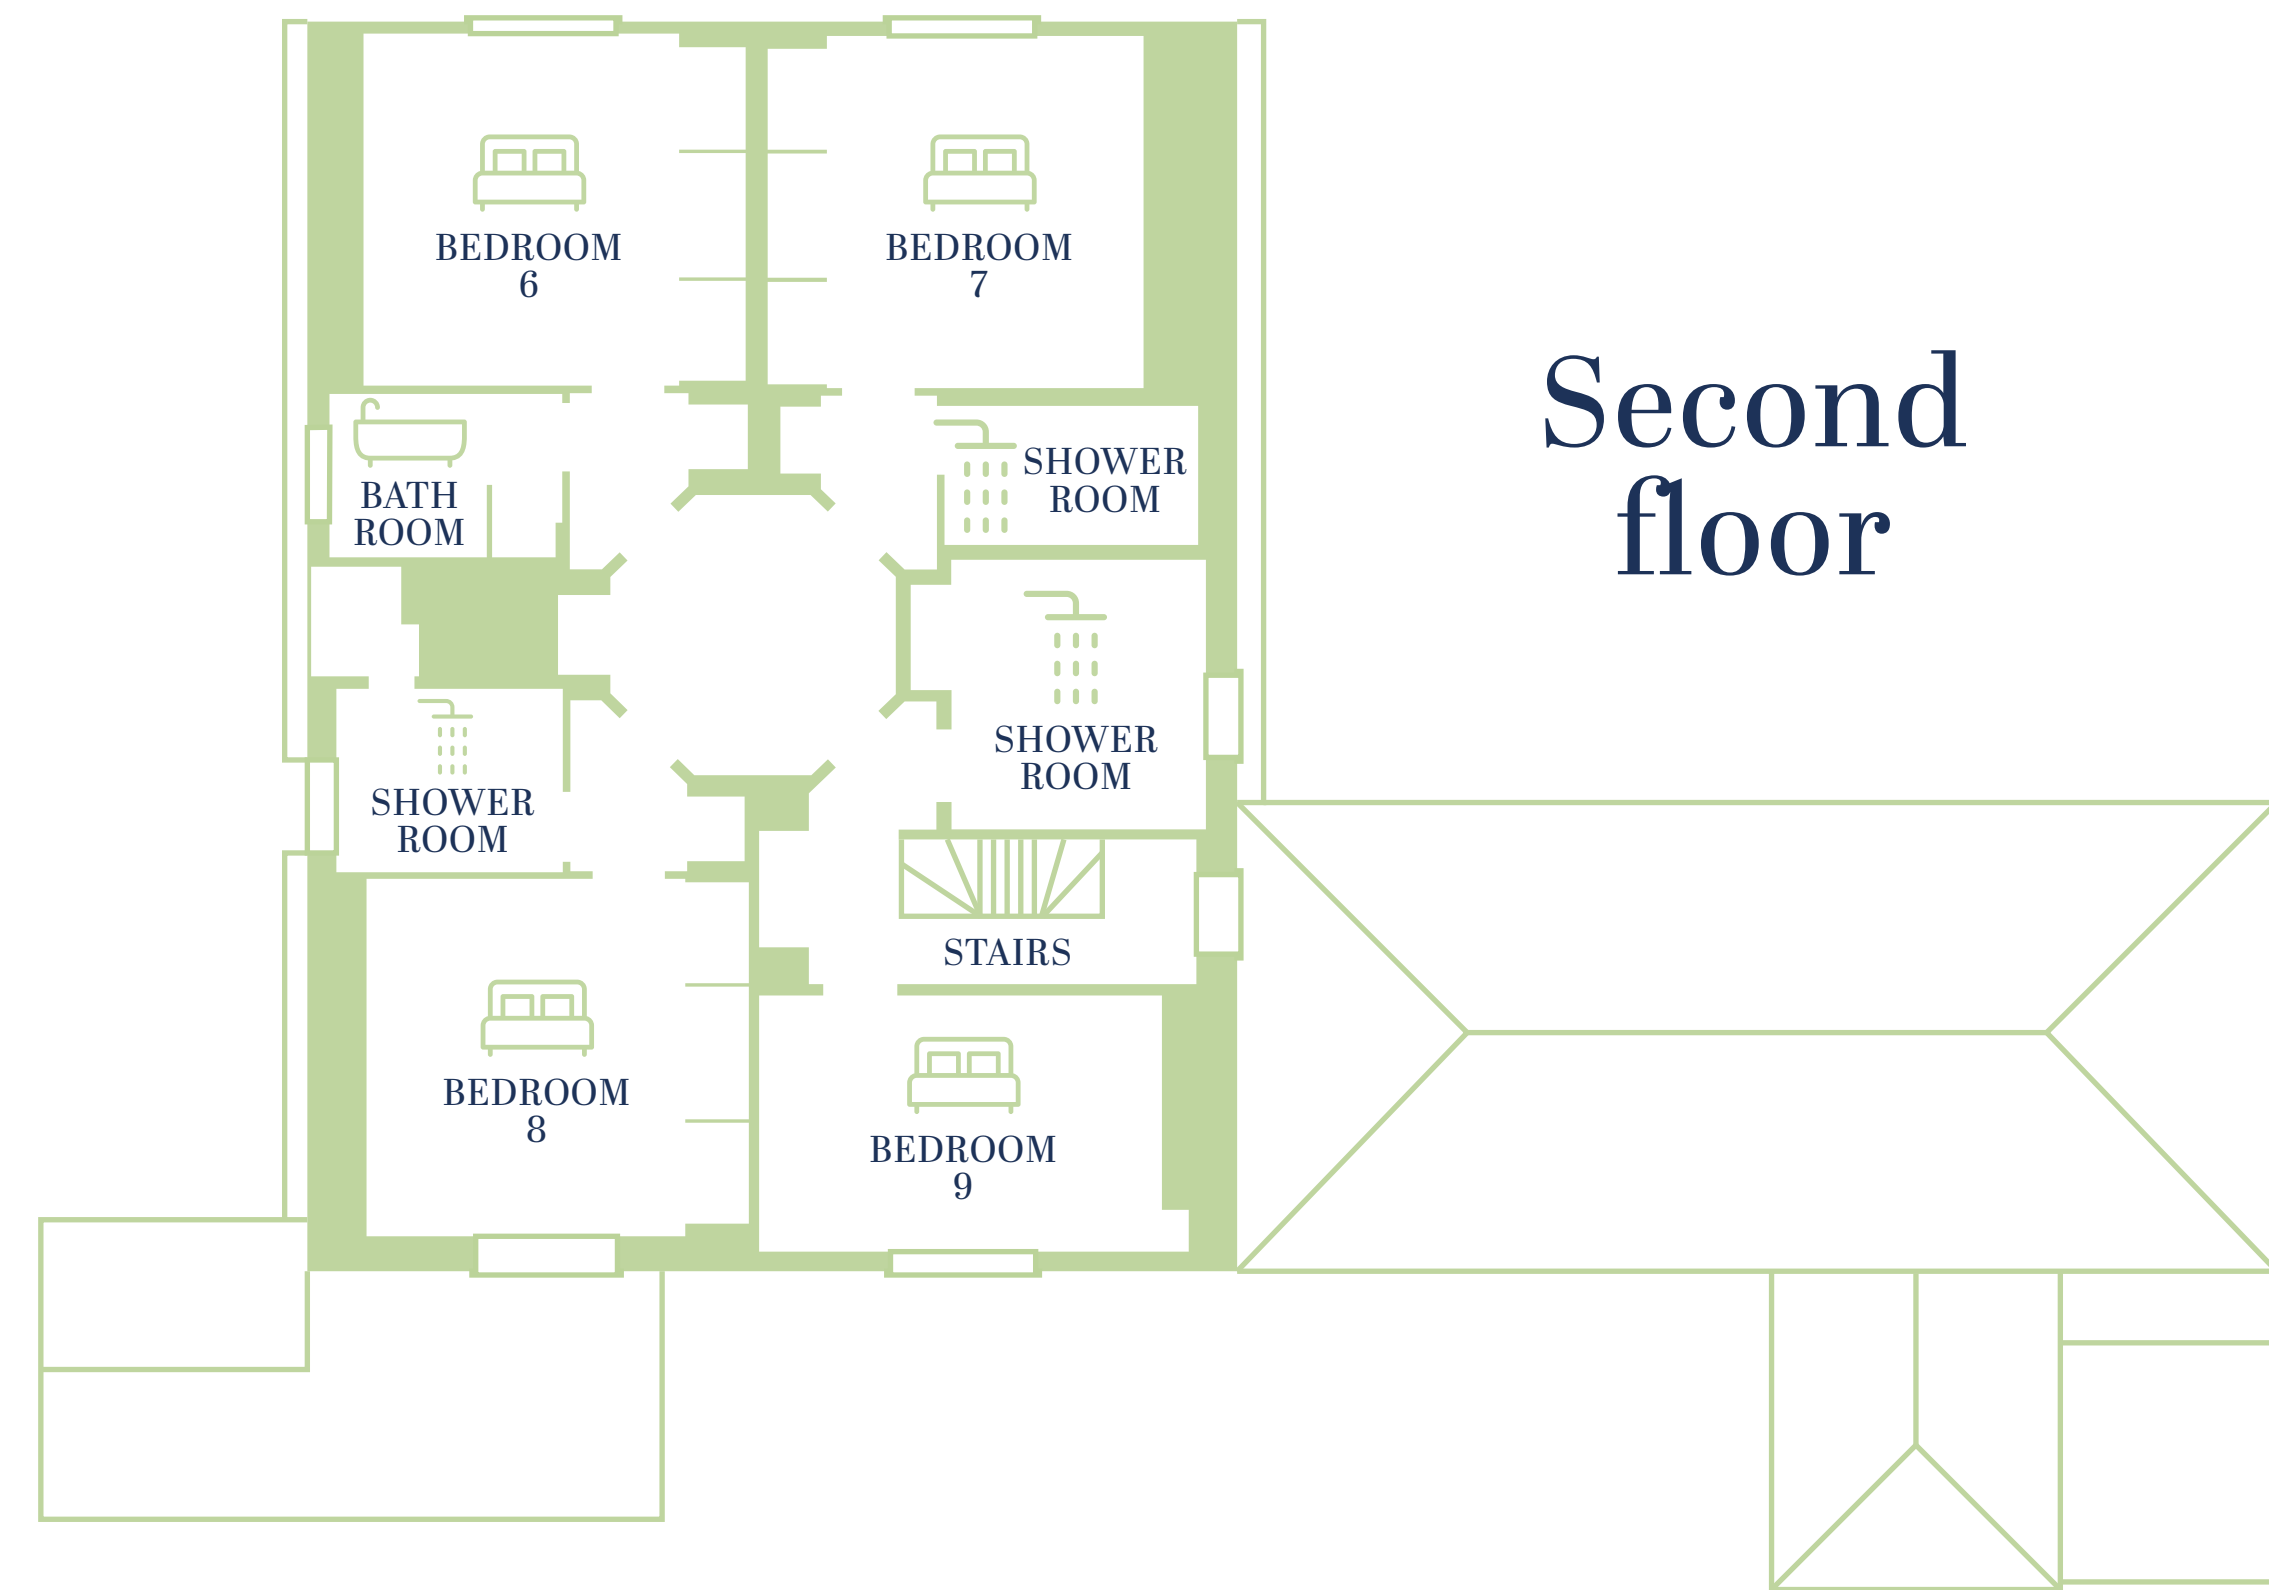

NEDGING HALL SUFFOLK

Ground floor

First floor

Second floor

2	BEDROOM 6	OR	BEDROOM 7	OR
	BEDROOM 8	OR	BEDROOM 9	OR +
1	BEDROOM 1		BEDROOM 2	OR
	BEDROOM 3	OR +		
	BEDROOM 4	OR + +	BEDROOM 5	
G	SNUG			

Floor plan

KEY

SINGLE DAYBED

SINGLE BED

DOUBLE SOFA BED

KING BED

SUPERKING BED

ENSUITE

WASHBASIN