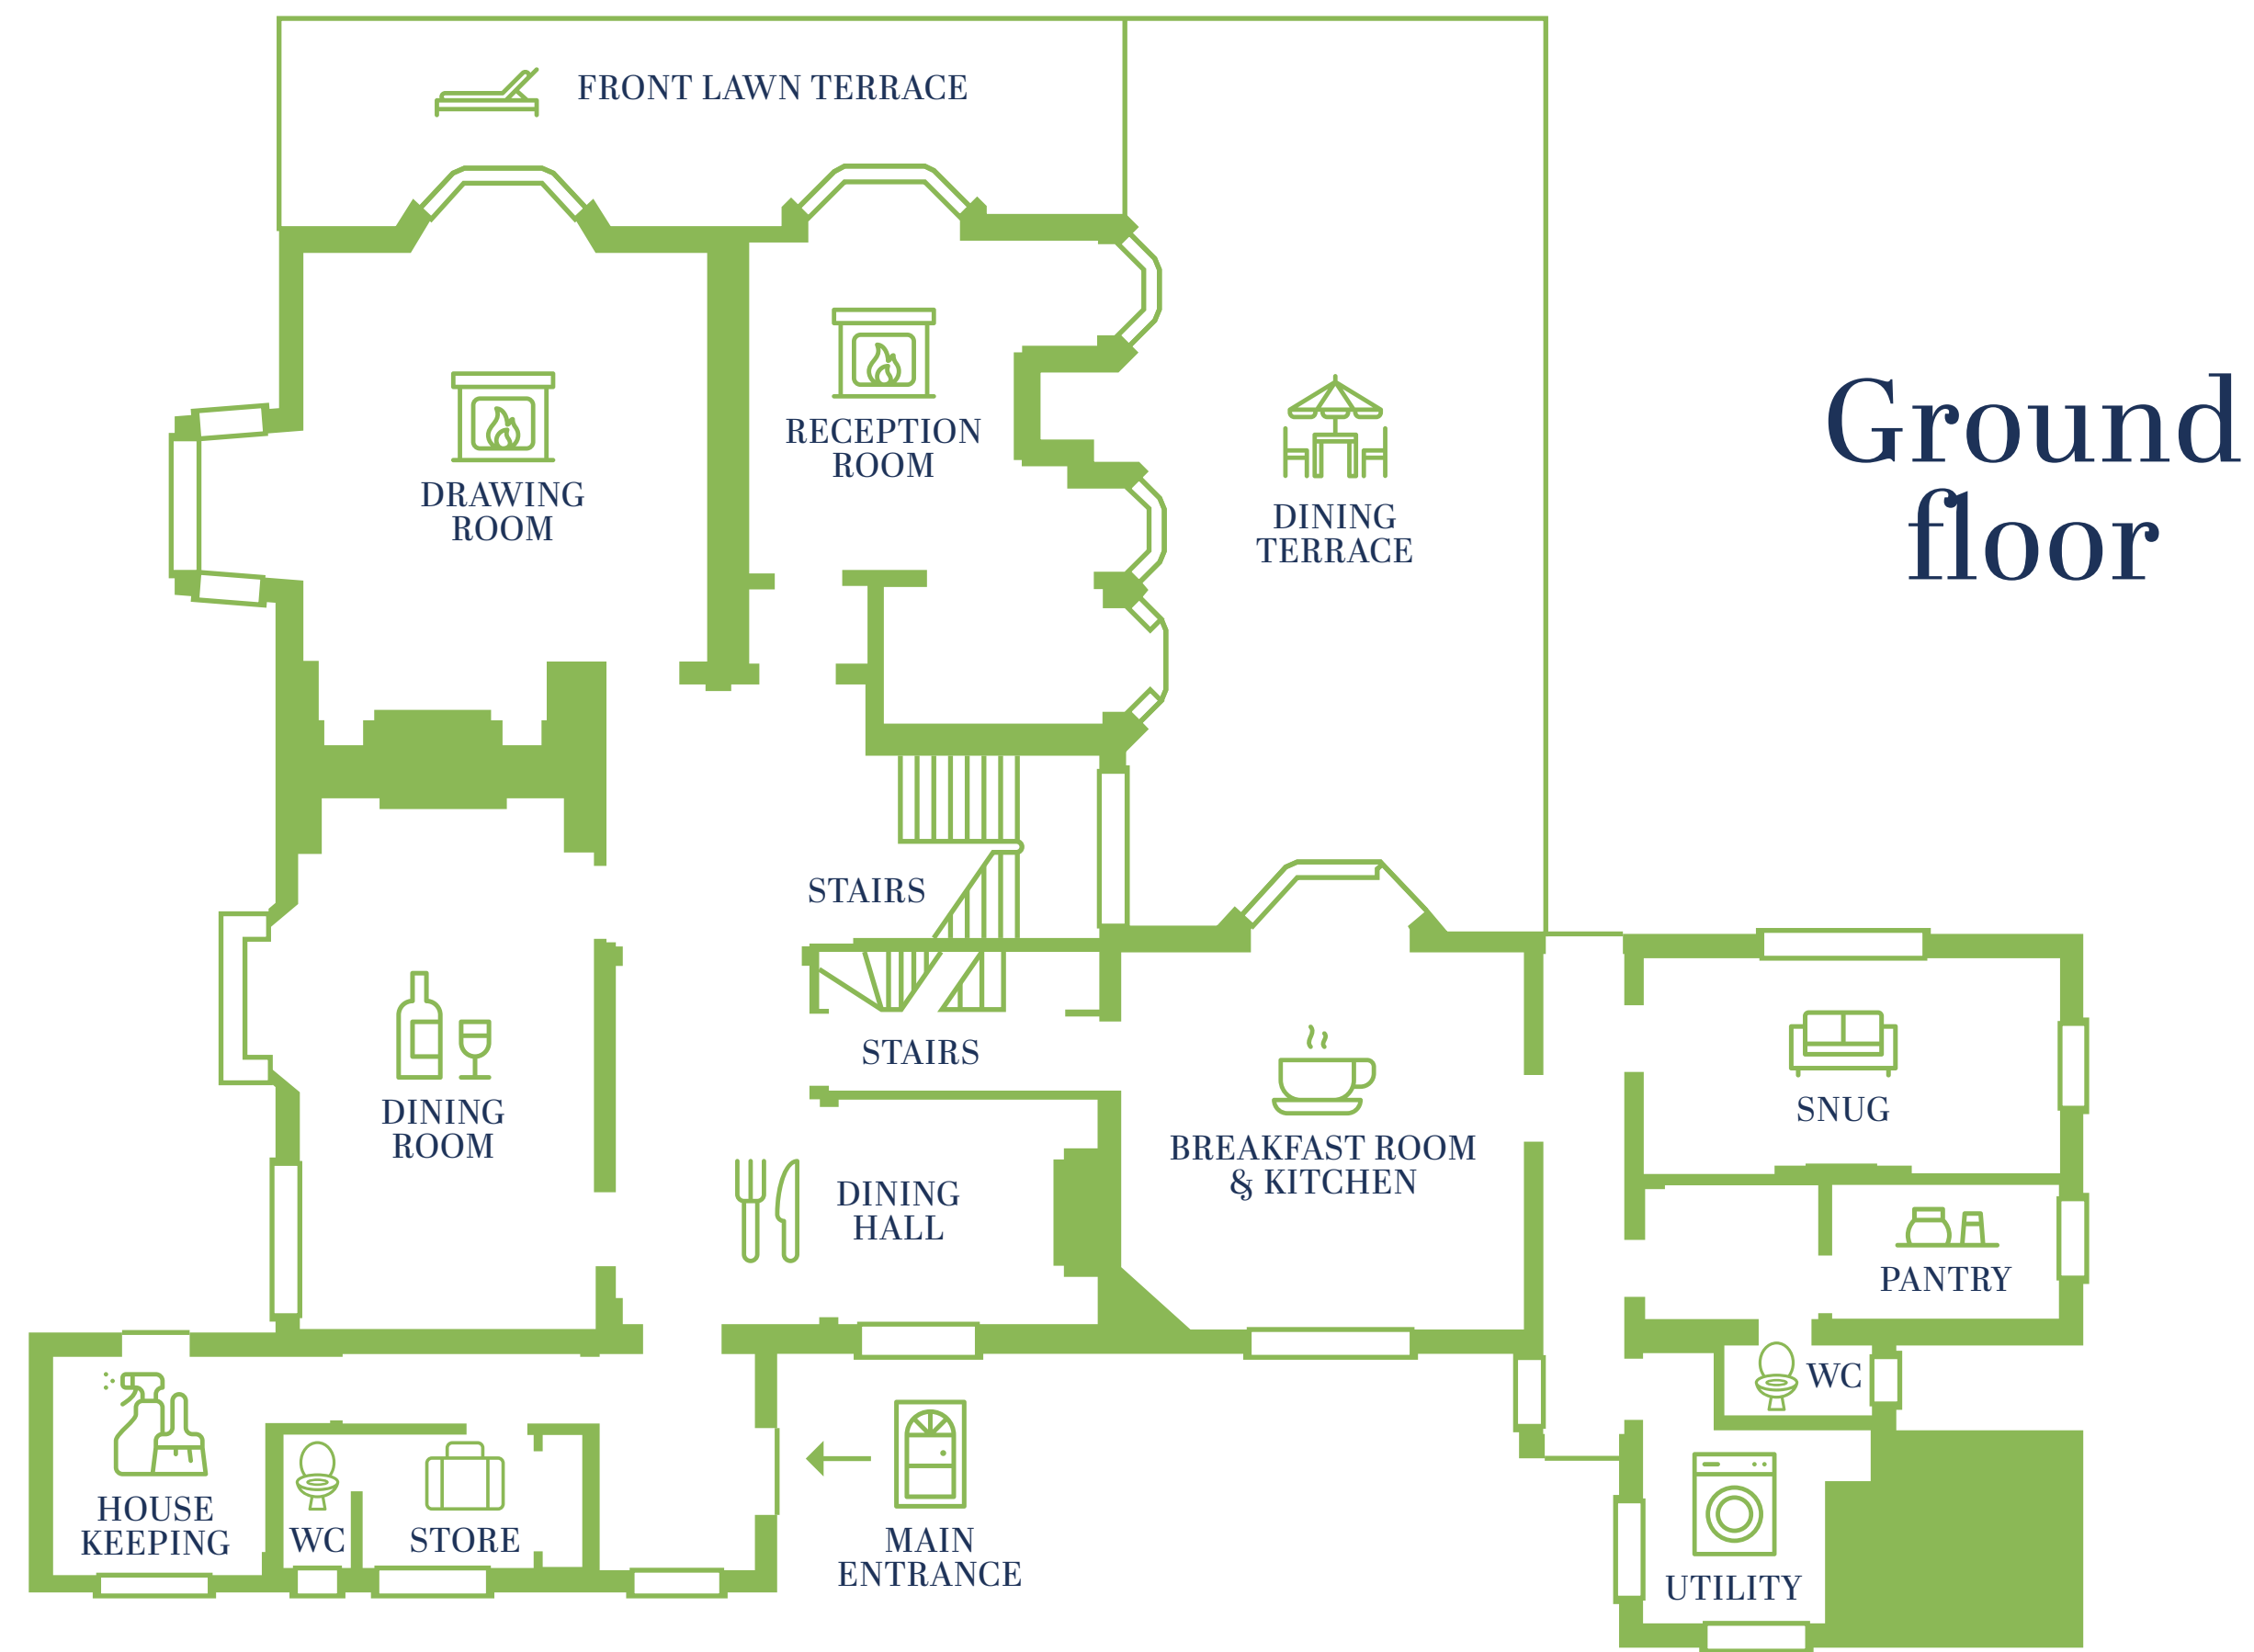

NEDGING HALL SUFFOLK

Ground floor

First floor

Second floor

2	BEDROOM 6	OR	BEDROOM 7	OR
	BEDROOM 8	OR	BEDROOM 9	OR +
1	BEDROOM 1		BEDROOM 2	OR
	BEDROOM 3	OR +		
	BEDROOM 4	OR + +	BEDROOM 5	
G	SNUG			

Floor plan

KEY

SINGLE DAYBED

SINGLE BED

DOUBLE SOFA BED

KING BED

SUPERKING BED

ENSUITE

WASHBASIN