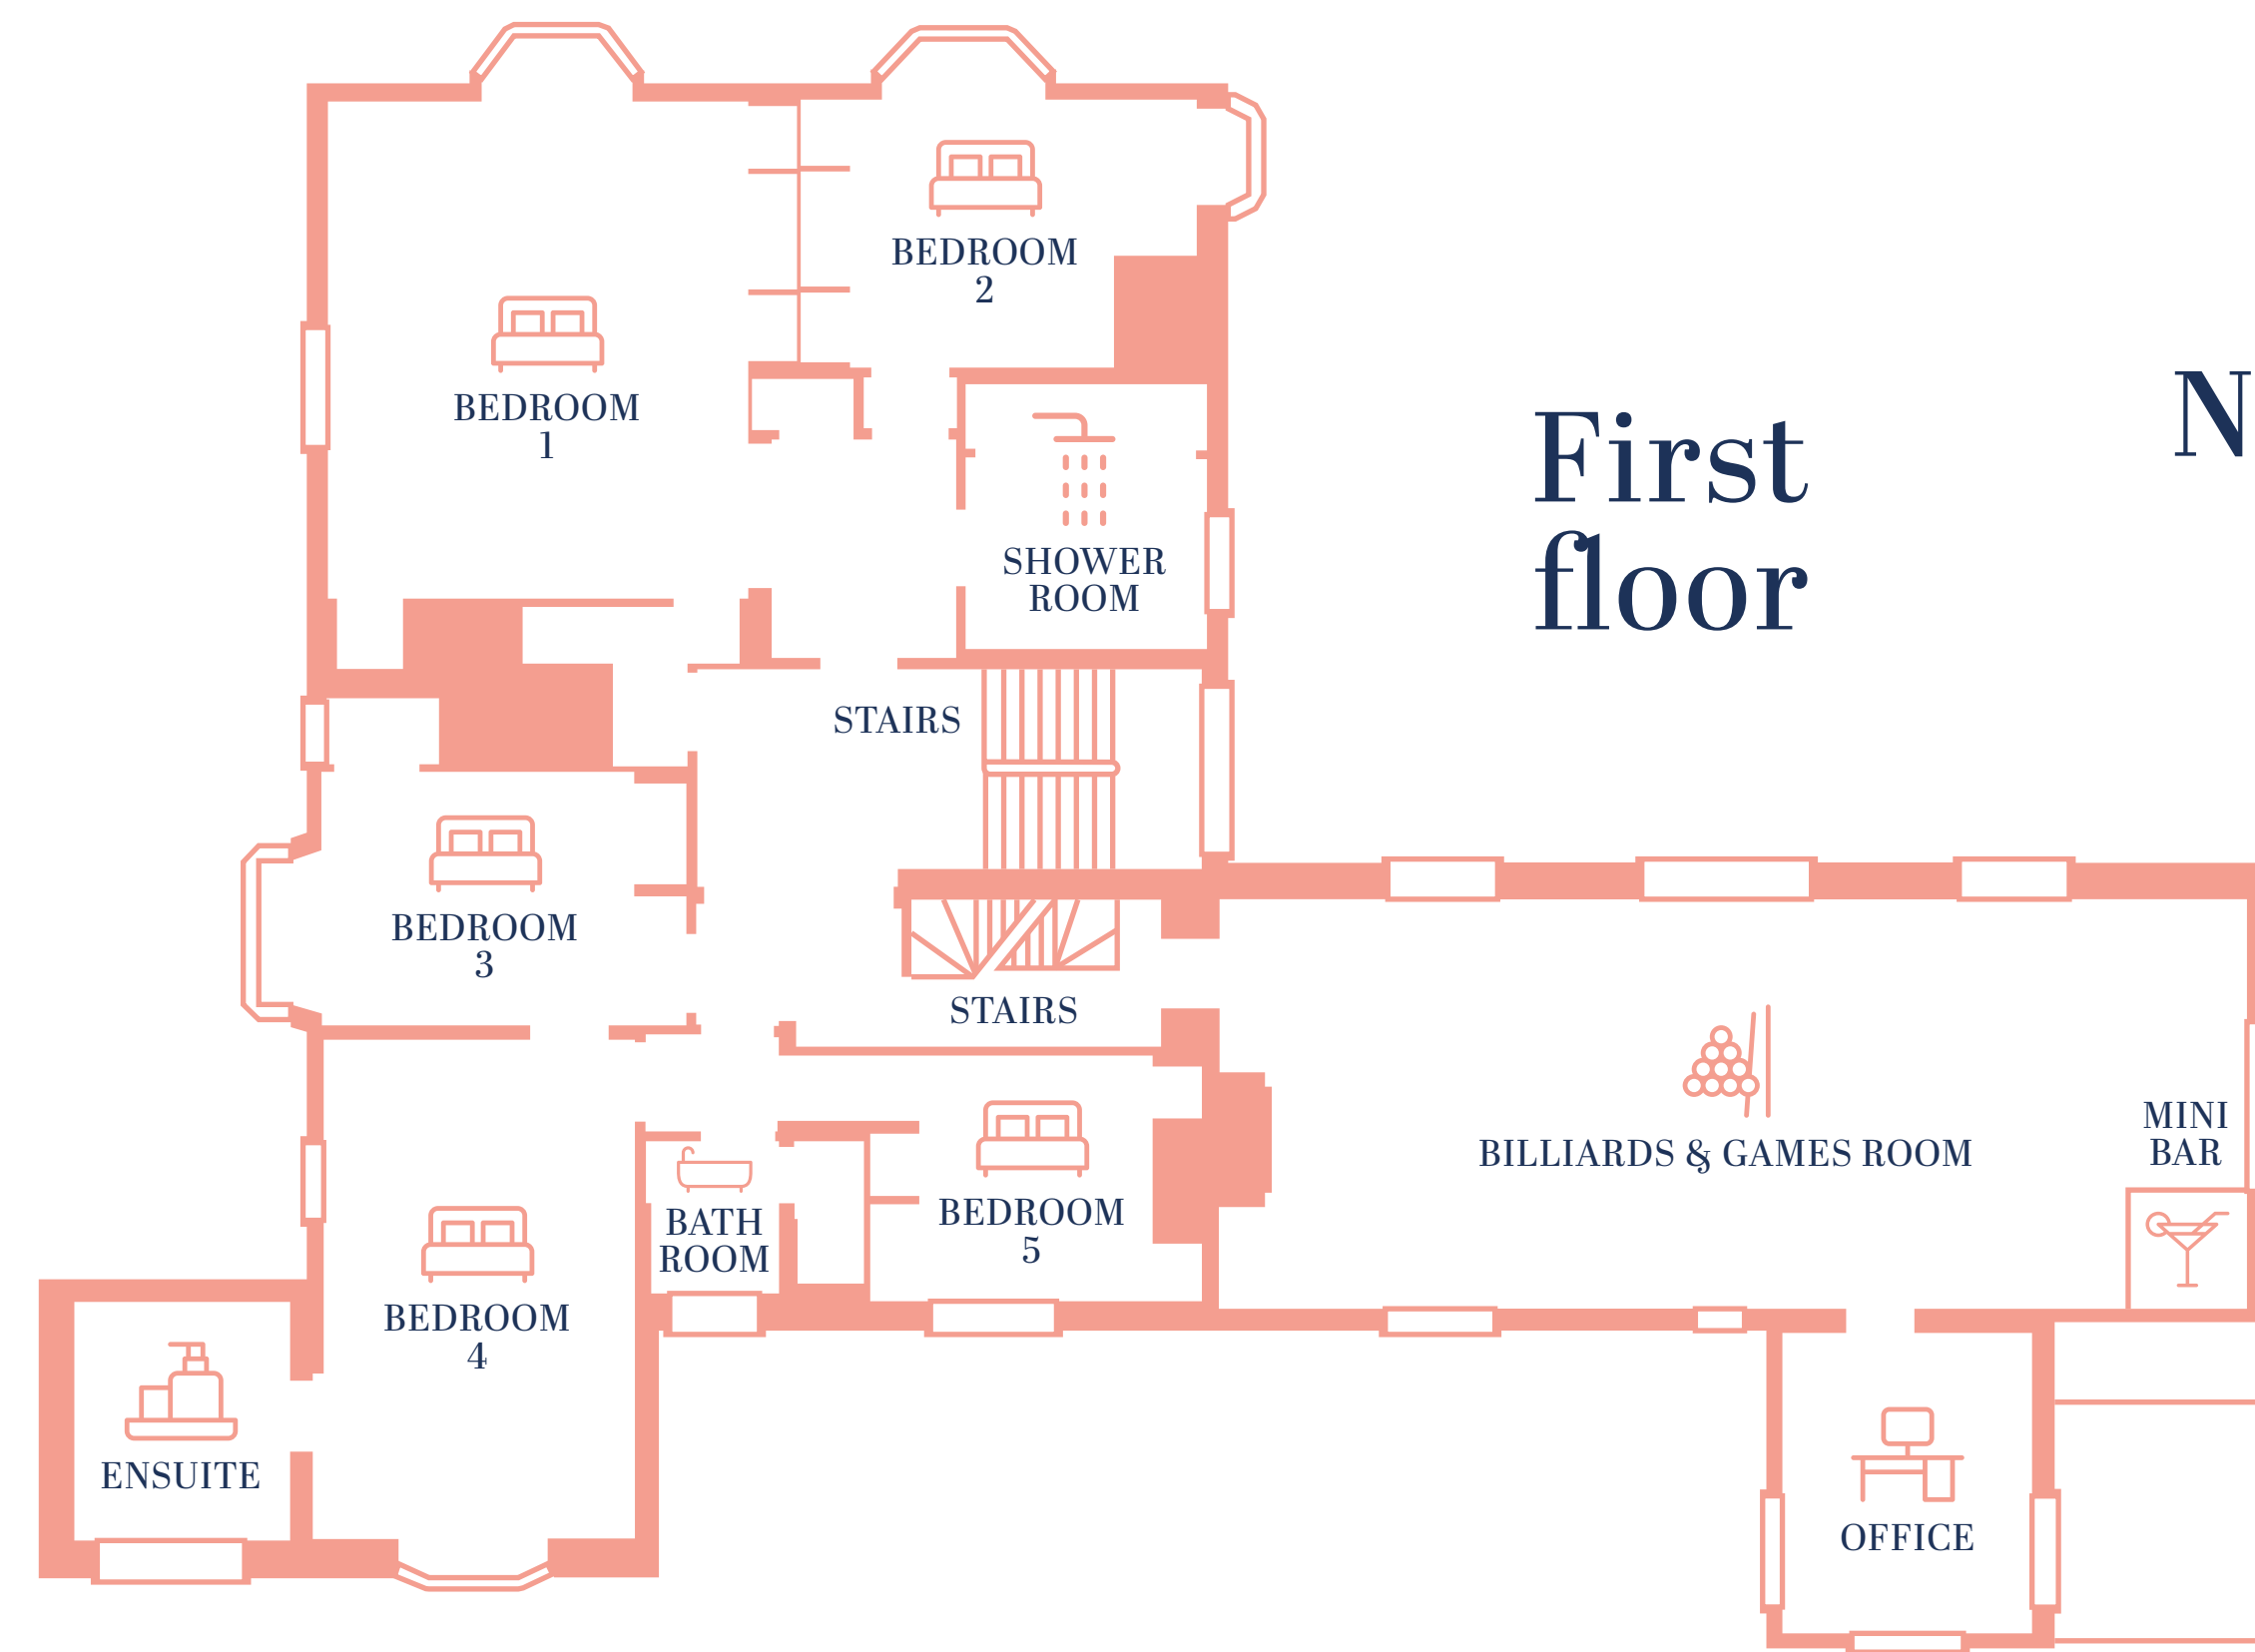

NEDGING HALL SUFFOLK

Ground floor

First floor

Second floor

2	BEDROOM 6	OR	BEDROOM 7	OR
	BEDROOM 8	OR	BEDROOM 9	OR +
1	BEDROOM 1		BEDROOM 2	OR
	BEDROOM 3	OR +		
	BEDROOM 4	OR + +	BEDROOM 5	
G	SNUG			

Floor plan

KEY

SINGLE DAYBED

SINGLE BED

DOUBLE SOFA BED

KING BED

SUPERKING BED

ENSUITE

WASHBASIN